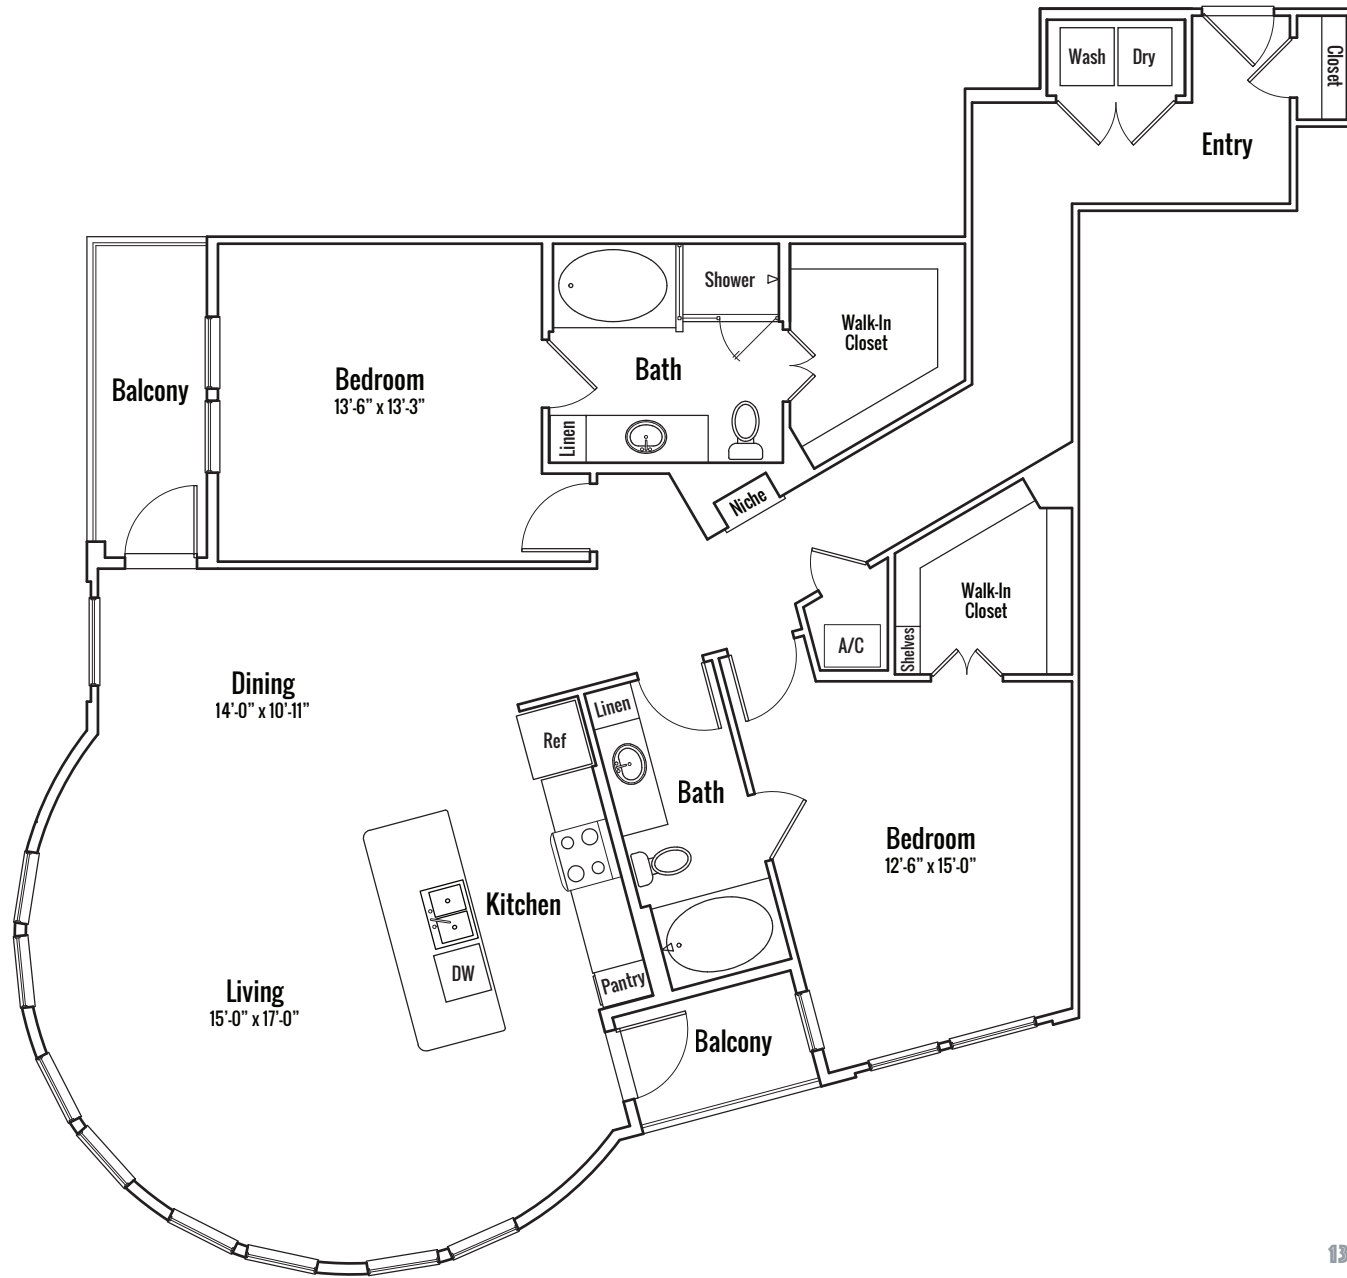

Toledo

- 2 Bedrooms
- 2 Bathrooms
- 1646 square feet

B6

1333 SHORE DISTRICT DRIVE, AUSTIN, TEXAS 78741

512.448.3000

southshoredistrict.com