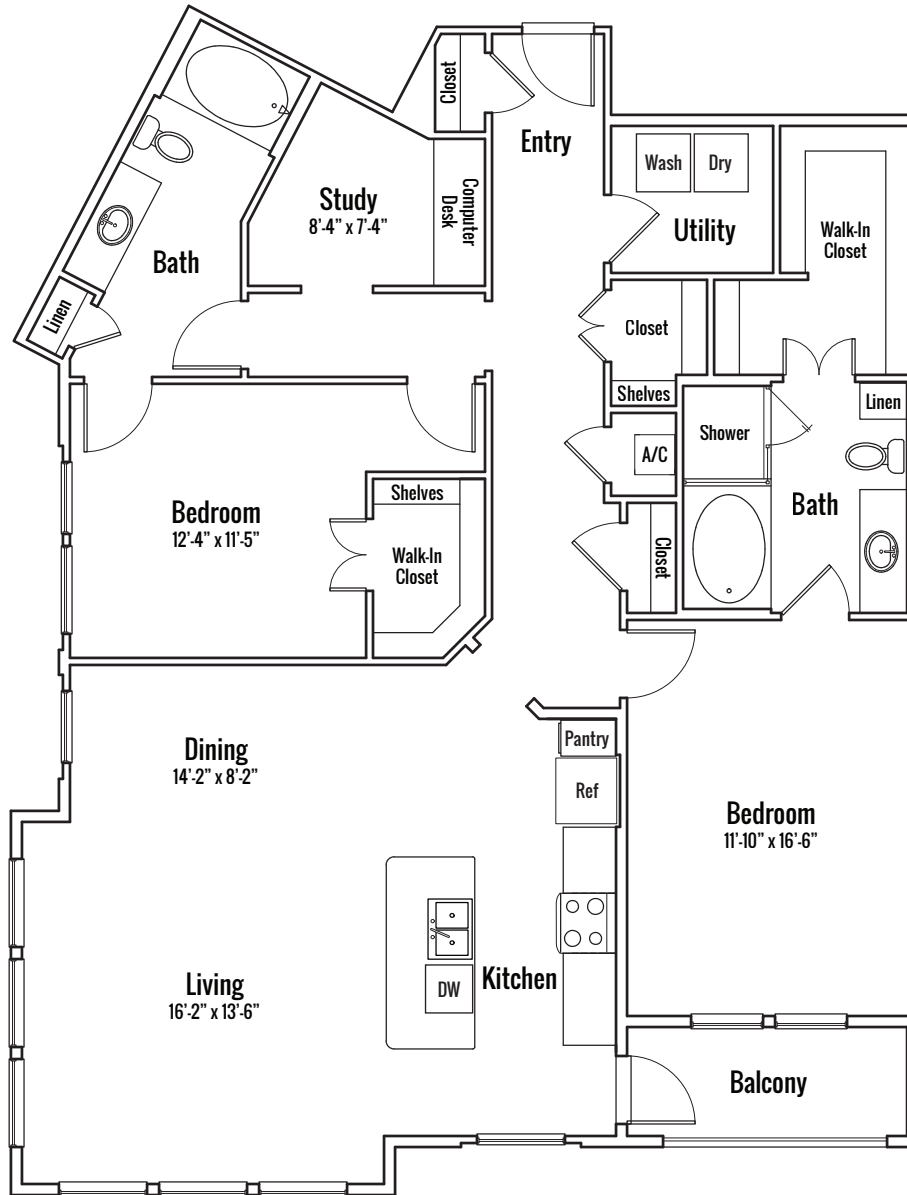

Sweetwater

- 2 Bedrooms
- 2 Bathrooms
- 1586 square feet

B5

Floorplans and dimensions of individual apartment homes may vary slightly.

1333 SHORE DISTRICT DRIVE, AUSTIN, TEXAS 78741

512.448.3000

southshoredistrict.com