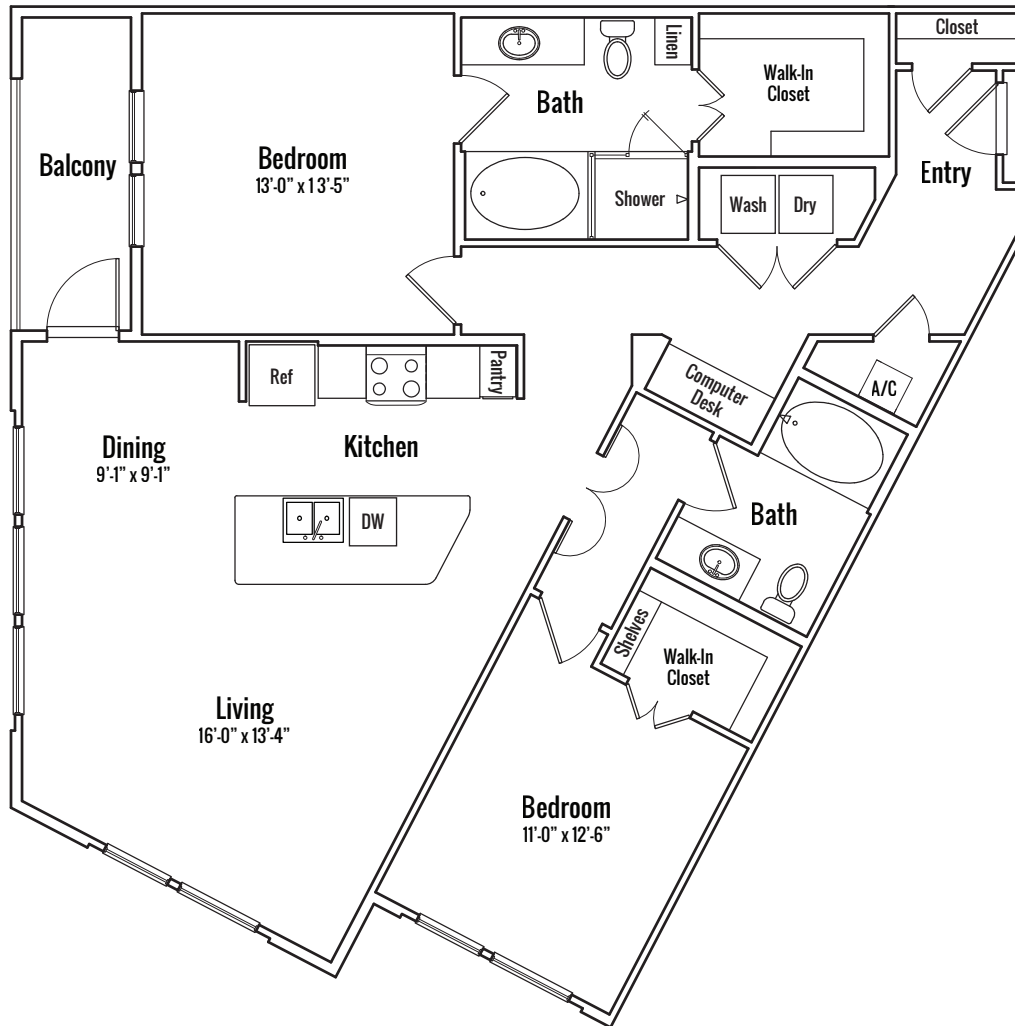

## Stamford

- 2 Bedrooms
- 2 Bathrooms
- 1332 square feet

B4

1333 SHORE DISTRICT DRIVE, AUSTIN, TEXAS 78741

512.448.3000

southshoredistrict.com