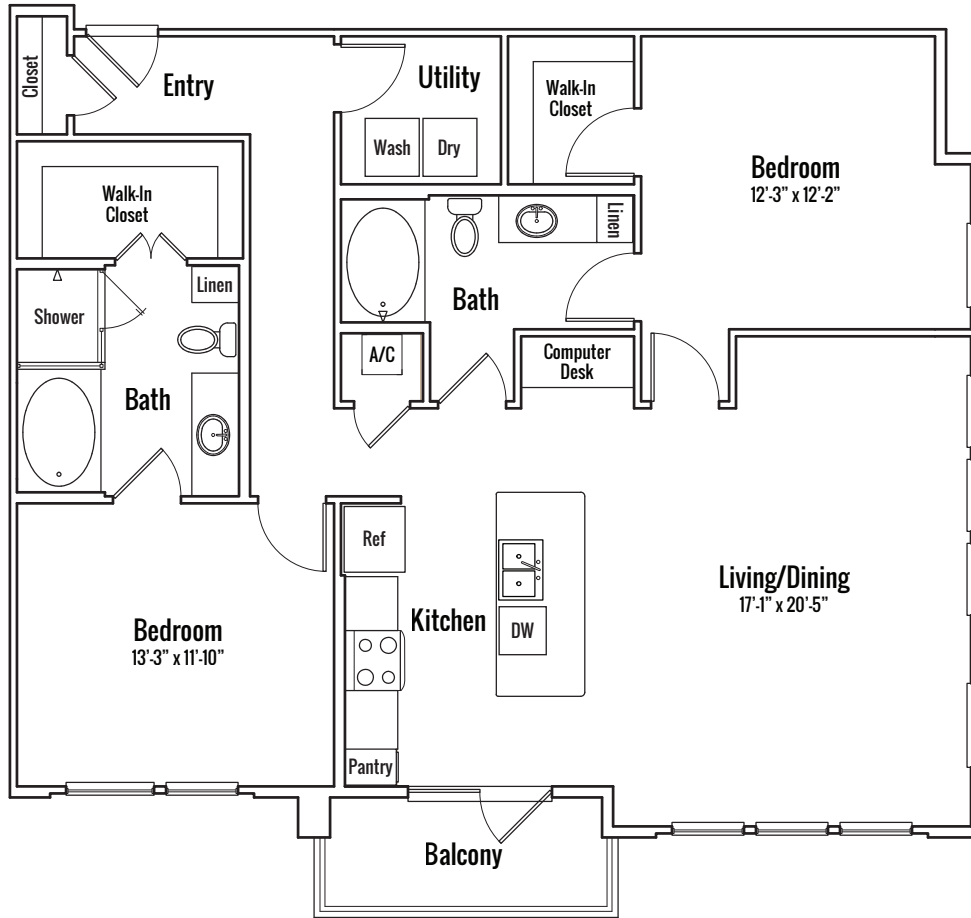

Sheldon

- 2 Bedrooms
- 2 Bathrooms
- 1317 square feet

B3.1

1333 SHORE DISTRICT DRIVE, AUSTIN, TEXAS 78741

512.448.3000

southshoredistrict.com