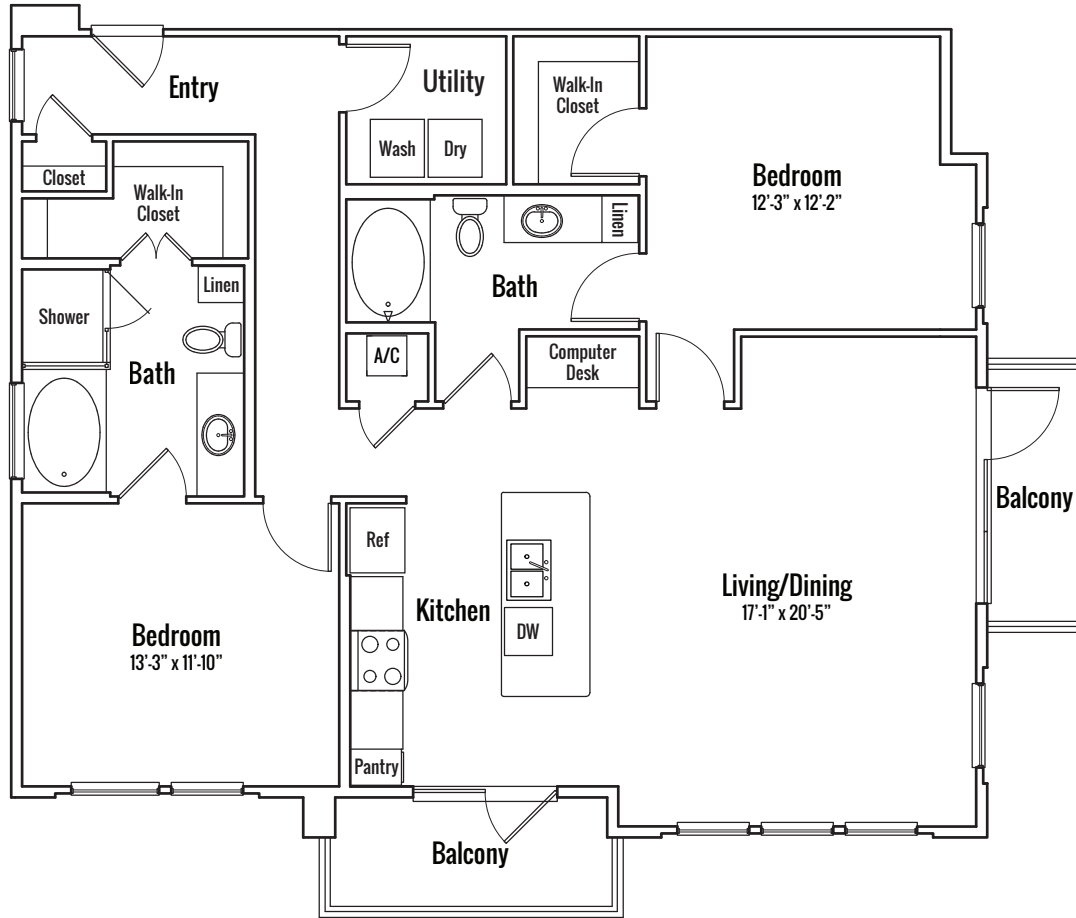

Sheldon (alt4)

- 2 Bedroom
- 2 Bathroom
- 1320 square feet

B3.3A

1333 SHORE DISTRICT DRIVE, AUSTIN, TEXAS 78741

512.448.3000

southshoredistrict.com