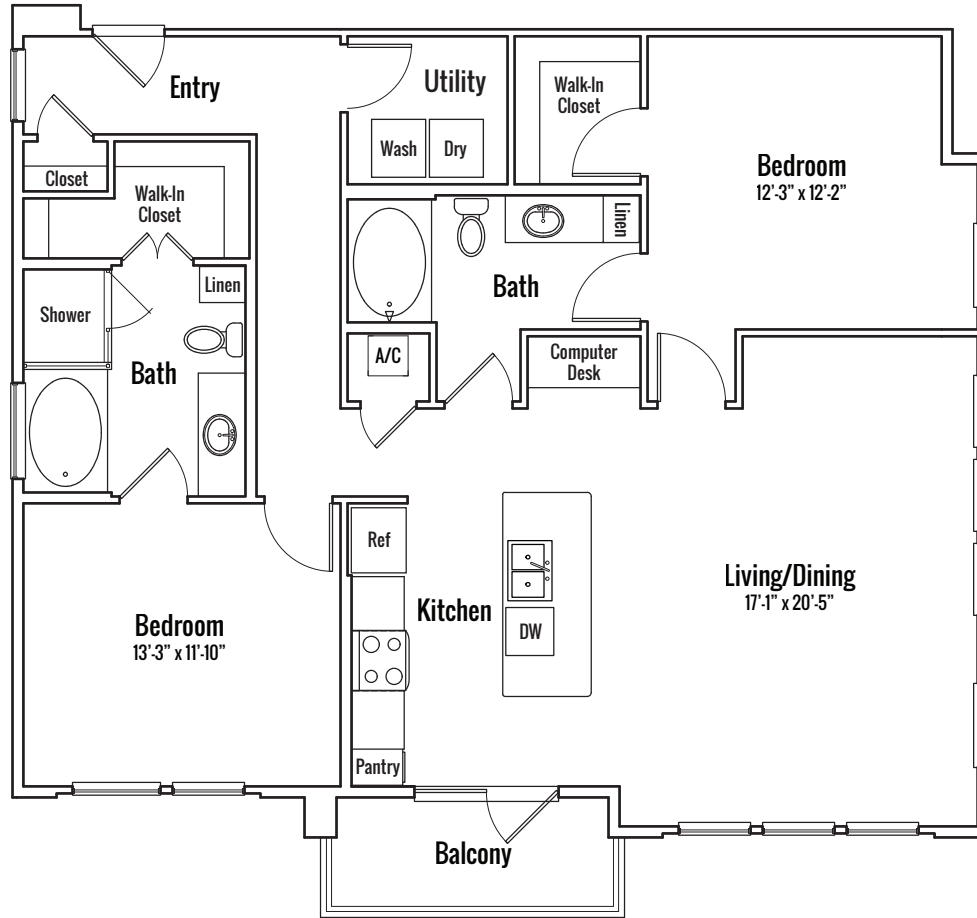

Sheldon (alt3)

- 2 Bedroom
- 2 Bathroom
- 1320 square feet

B3.3

1333 SHORE DISTRICT DRIVE, AUSTIN, TEXAS 78741

512.448.3000

southshoredistrict.com