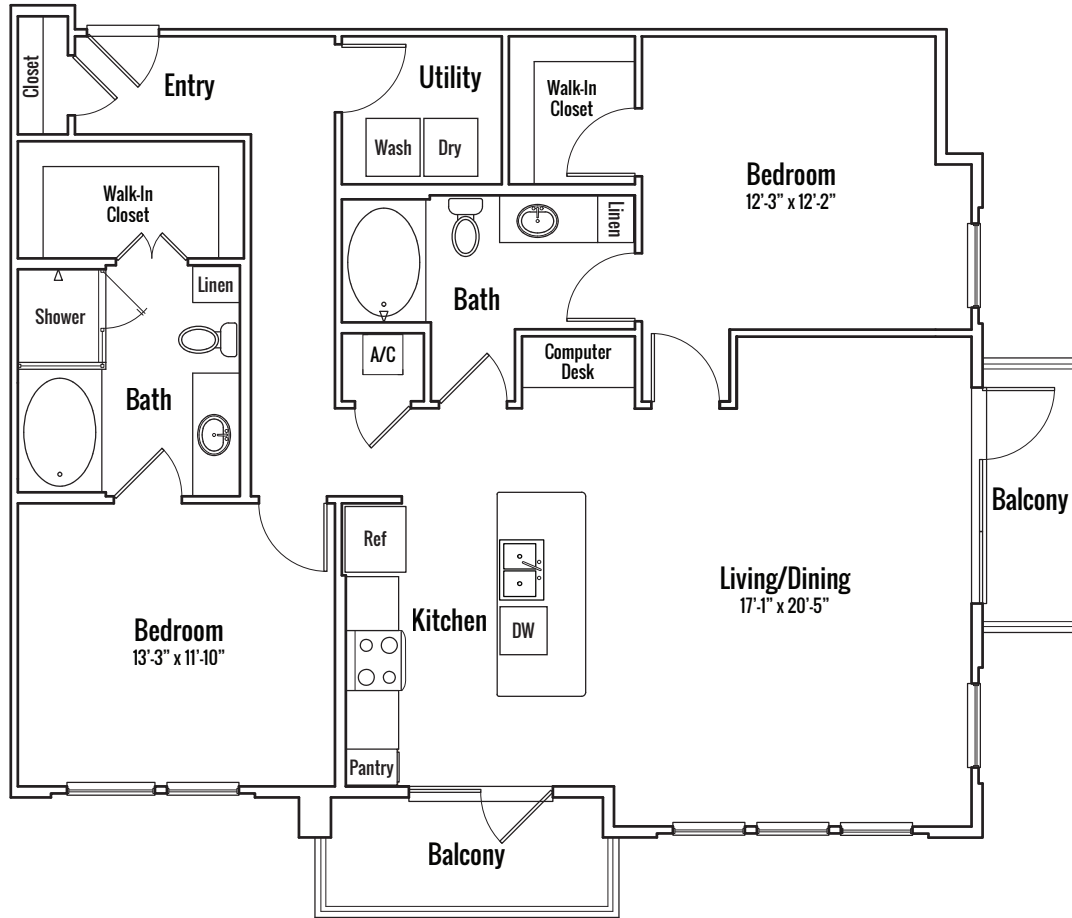

Sheldon (alt1)

- 2 Bedroom
- 2 Bathroom
- 1317 square feet

B3.1A

1333 SHORE DISTRICT DRIVE, AUSTIN, TEXAS 78741

512.448.3000

southshoredistrict.com