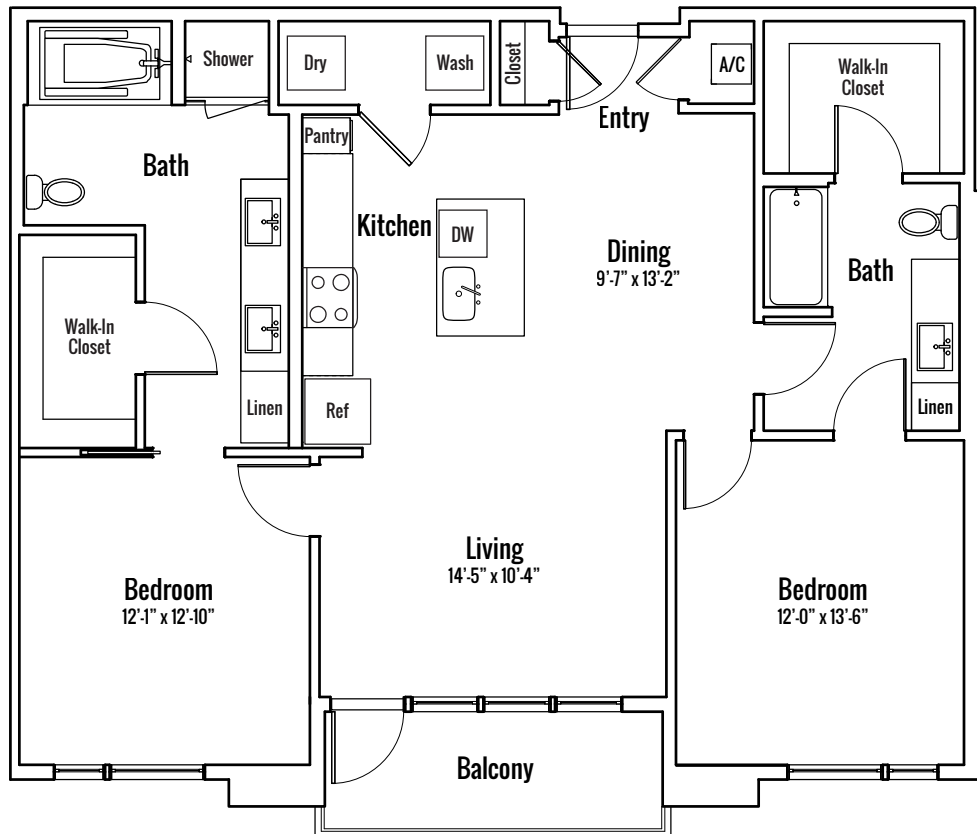

## Medina (alt)

- 2 Bedroom
- 2 Bathroom
- 1245 square feet

B1A

1330 SHORE DISTRICT DRIVE, AUSTIN, TEXAS 78741

512.448.3000

[southshoredistrict.com](http://southshoredistrict.com)