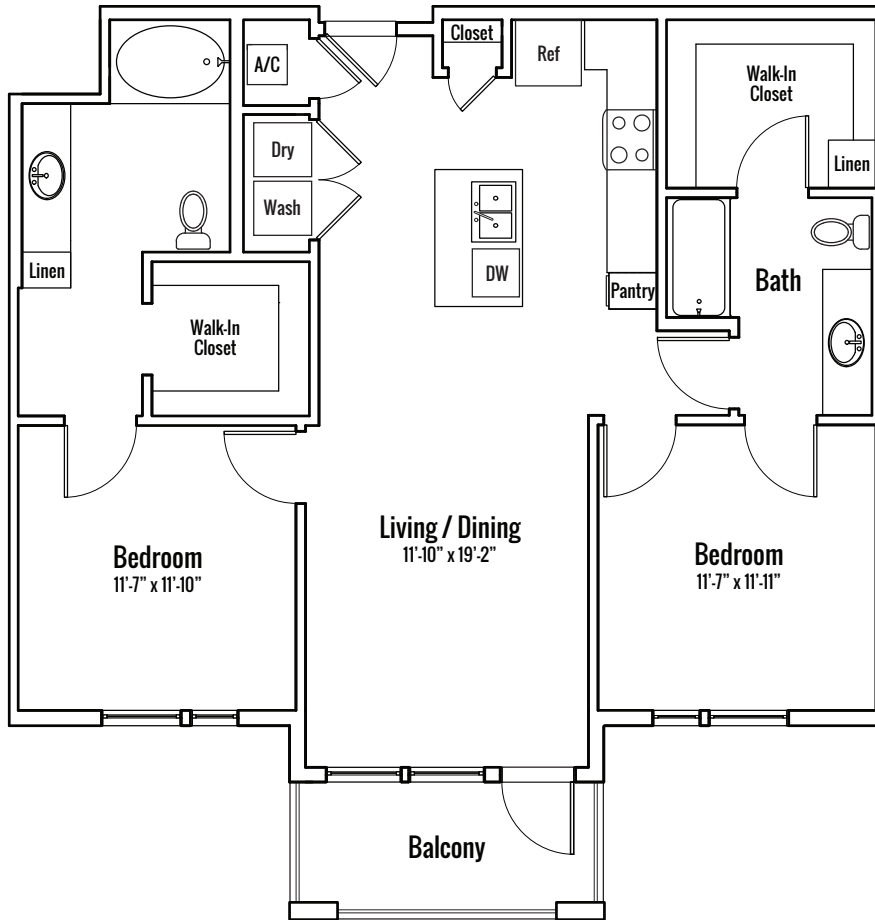

Mayfield (alt)

- 2 Bedroom
- 2 Bathroom
- 1122 square feet

B1A

1414 SHORE DISTRICT DRIVE, AUSTIN, TEXAS 78741

512.448.3000

southshoredistrict.com