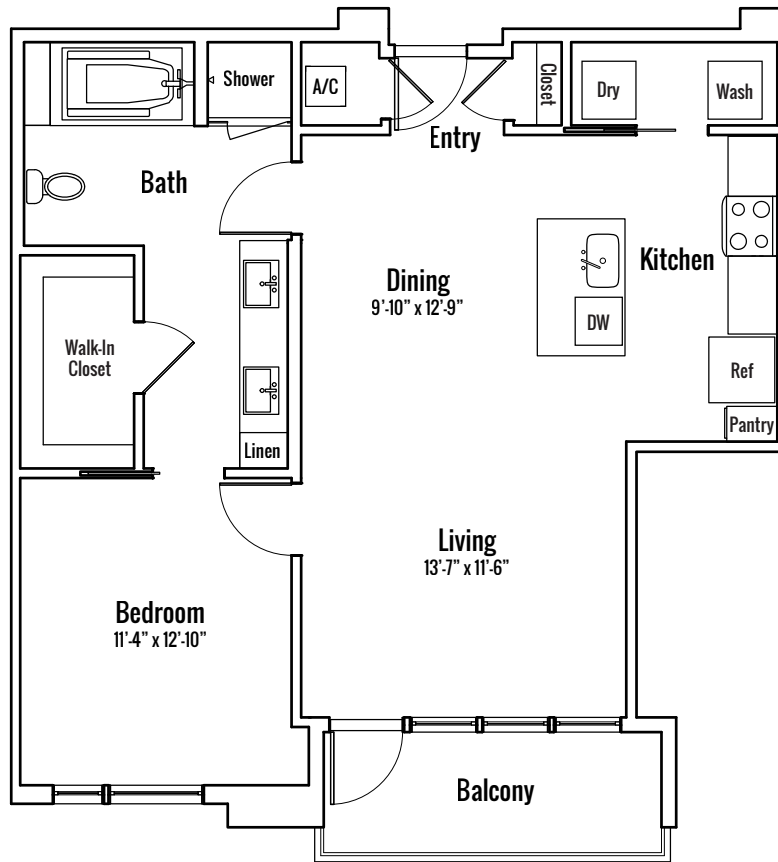

## Guadalupe

- 1 Bedroom
- 1 Bathroom
- 904 square feet

A5

1330 SHORE DISTRICT DRIVE, AUSTIN, TEXAS 78741