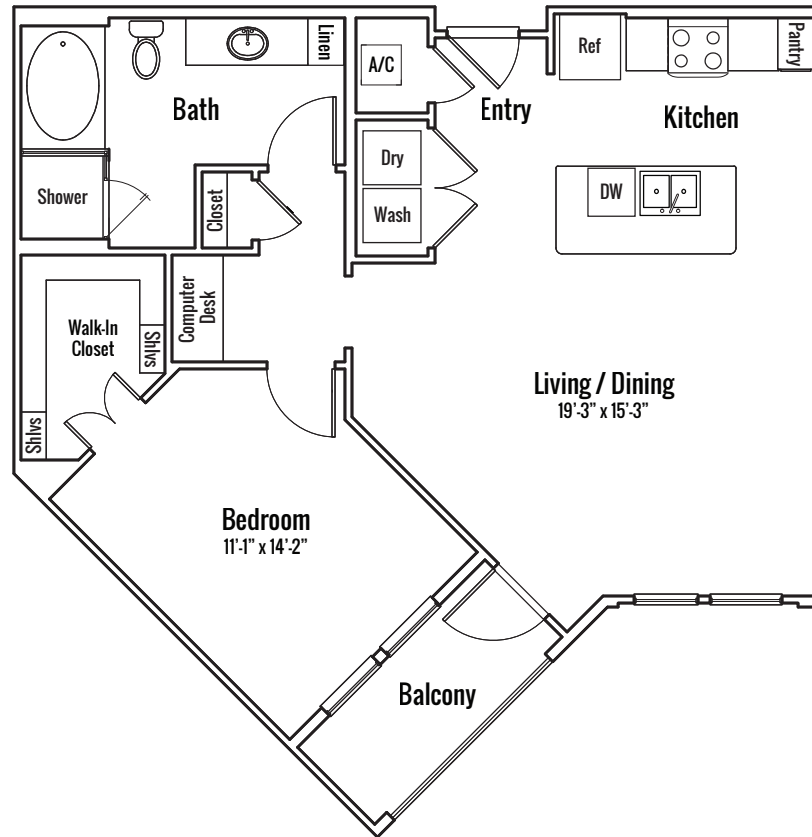

Georgetown

- 1 Bedroom
- 1 Bathroom
- 857 square feet

A7

1333 SHORE DISTRICT DRIVE, AUSTIN, TEXAS 78741

512.448.3000

southshoredistrict.com