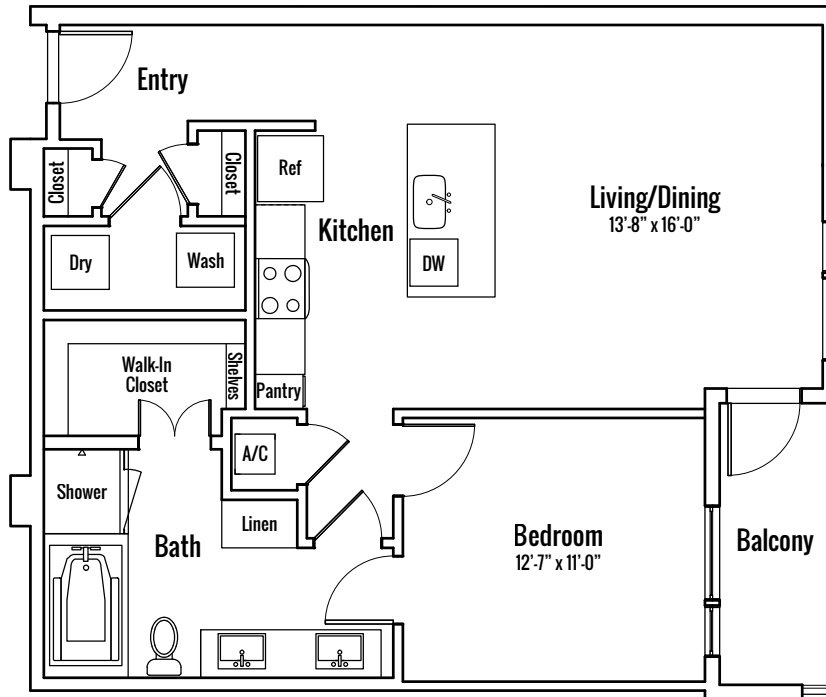

Frio

- 1 Bedroom
- 1 Bathroom
- 883 square feet

A2

1330 SHORE DISTRICT DRIVE, AUSTIN, TEXAS 78741

512.448.3000

southshoredistrict.com