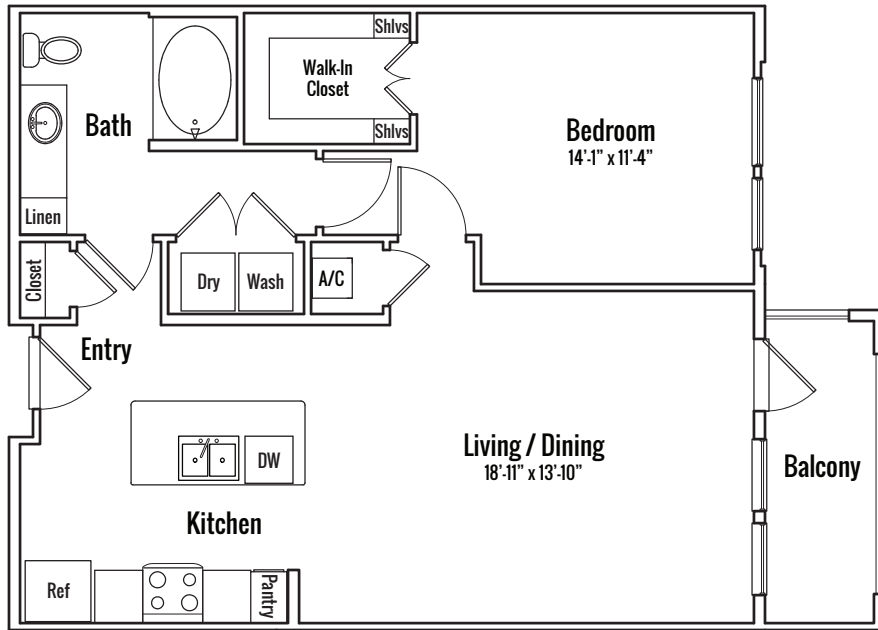

Fairfield

- 1 Bedroom
- 1 Bathroom
- 814 square feet

A6.1

1333 SHORE DISTRICT DRIVE, AUSTIN, TEXAS 78741

512.448.3000

southshoredistrict.com