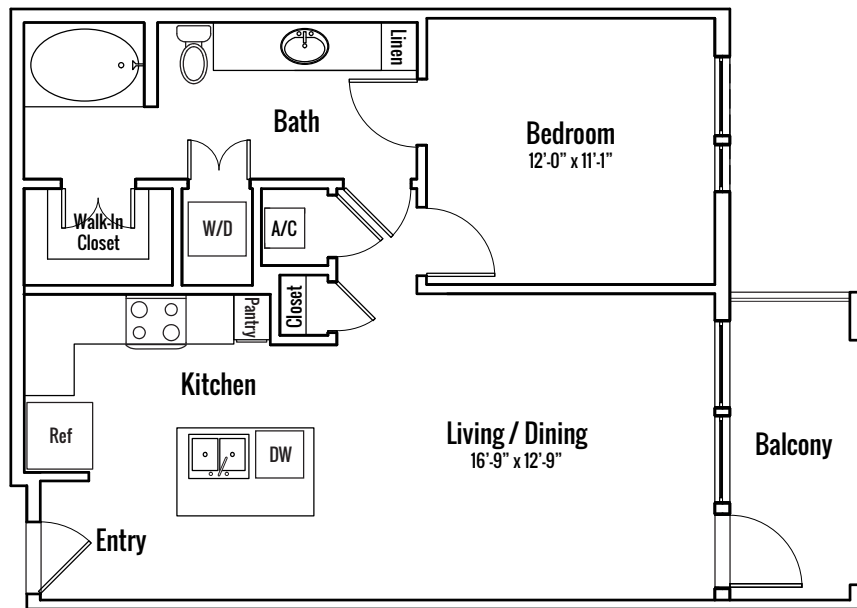

Edward

- 1 Bedroom
- 1 Bathroom
- 746 square feet

A2

1414 SHORE DISTRICT DRIVE, AUSTIN, TEXAS 78741

512.448.3000

southshoredistrict.com