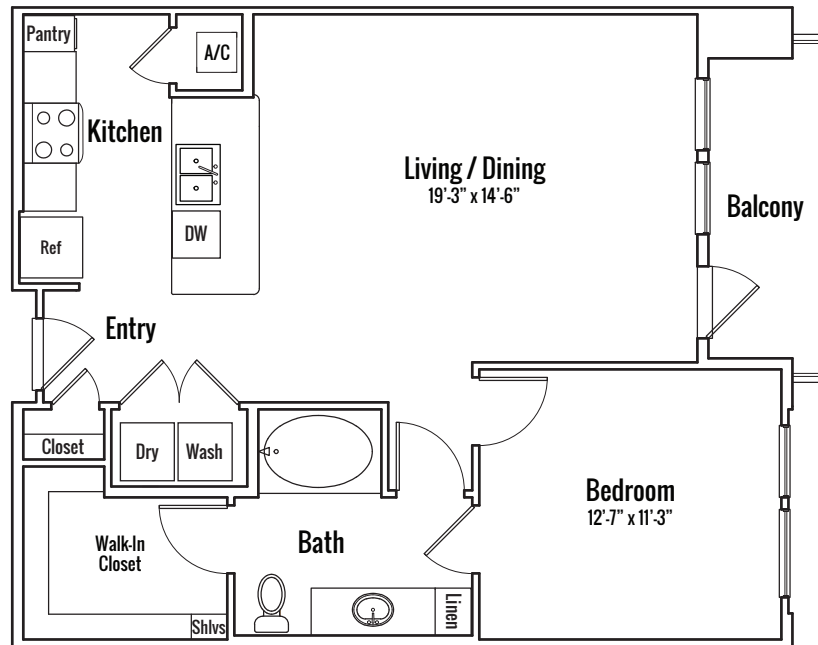

Cypress

- 1 Bedroom
- 1 Bathroom
- 809 square feet

A5

1333 SHORE DISTRICT DRIVE, AUSTIN, TEXAS 78741

512.448.3000

southshoredistrict.com