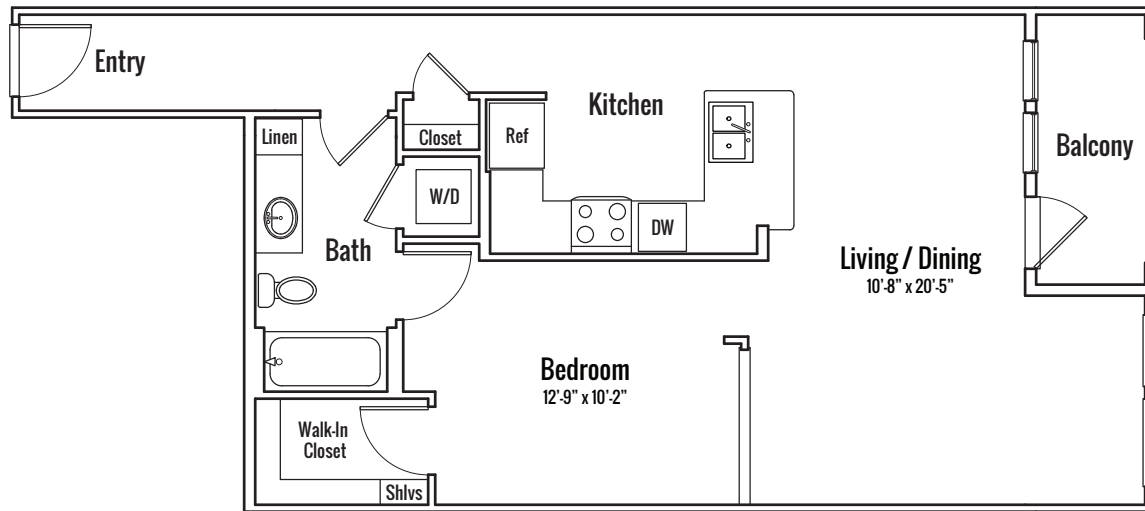

Cooper

- 1 Bedroom
- 1 Bathroom
- 785 square feet

A2.2

1333 SHORE DISTRICT DRIVE, AUSTIN, TEXAS 78741

512.448.3000

southshoredistrict.com