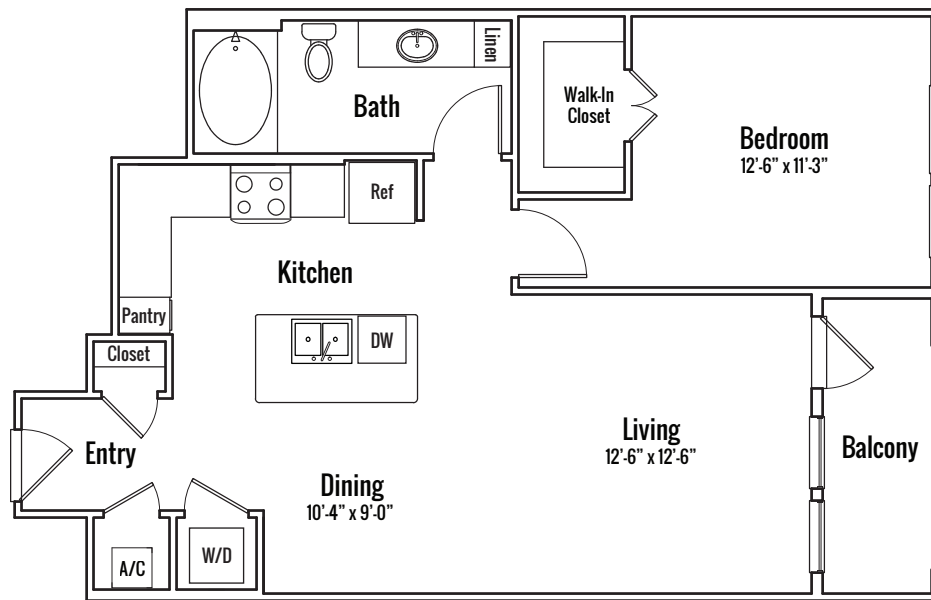

## Conroe

- 1 Bedroom
- 1 Bathroom
- 798 square feet

A4

1333 SHORE DISTRICT DRIVE, AUSTIN, TEXAS 78741

512.448.3000

southshoredistrict.com