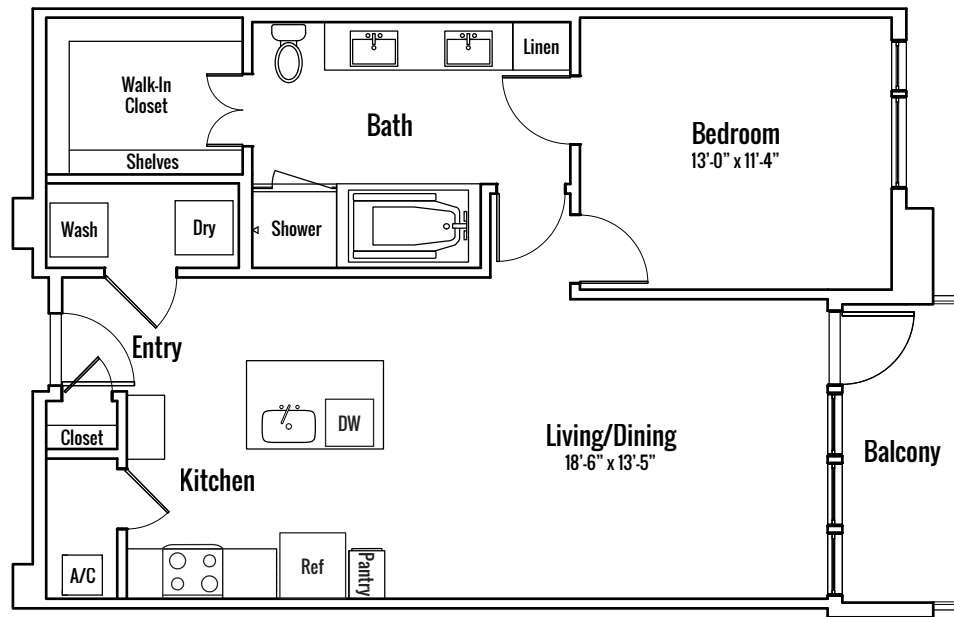

Colorado

- 1 Bedroom
- 1 Bathroom
- 872 square feet

A3

1330 SHORE DISTRICT DRIVE, AUSTIN, TEXAS 78741

512.448.3000

southshoredistrict.com