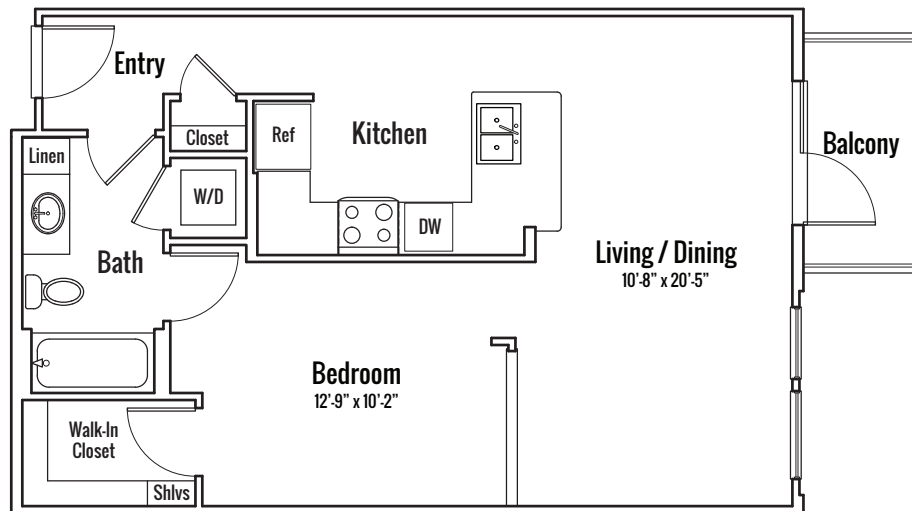

Canyon

- 1 Bedroom
- 1 Bathroom
- 688 square feet

A2.1

1333 SHORE DISTRICT DRIVE, AUSTIN, TEXAS 78741

512.448.3000

southshoredistrict.com