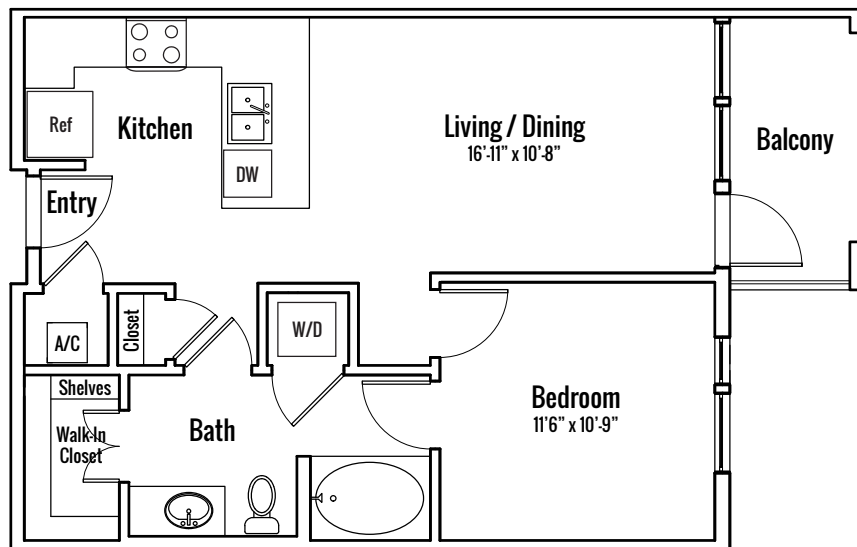

Bonnell

- 1 Bedroom
- 1 Bathroom
- 671 square feet

A1

1414 SHORE DISTRICT DRIVE, AUSTIN, TEXAS 78741

512.448.3000

southshoredistrict.com