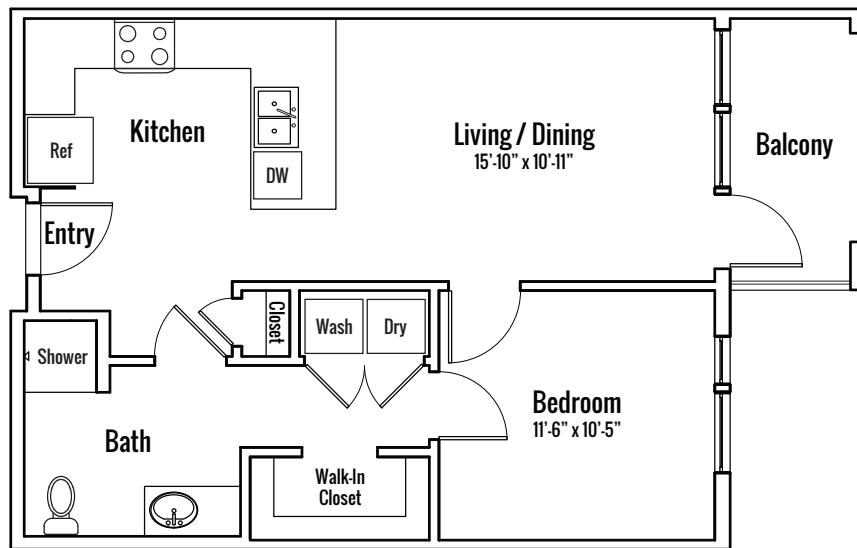

Bonnell (alt)

- 1 Bedroom
- 1 Bathroom
- 671 square feet

A1A

1414 SHORE DISTRICT DRIVE, AUSTIN, TEXAS 78741

512.448.3000

southshoredistrict.com