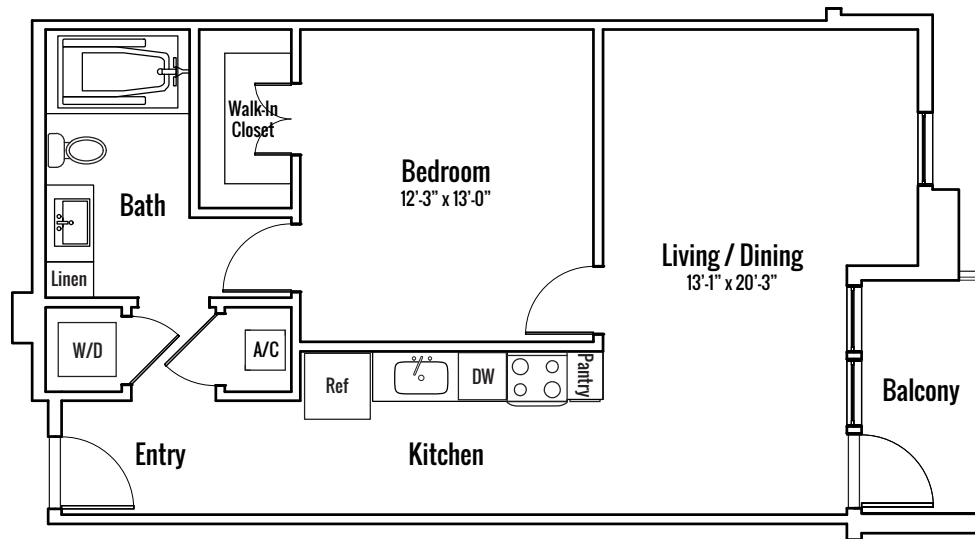

Blanco

- 1 Bedroom
- 1 Bathroom
- 753 square feet

S1

1330 SHORE DISTRICT DRIVE, AUSTIN, TEXAS 78741

512.448.3000

southshoredistrict.com