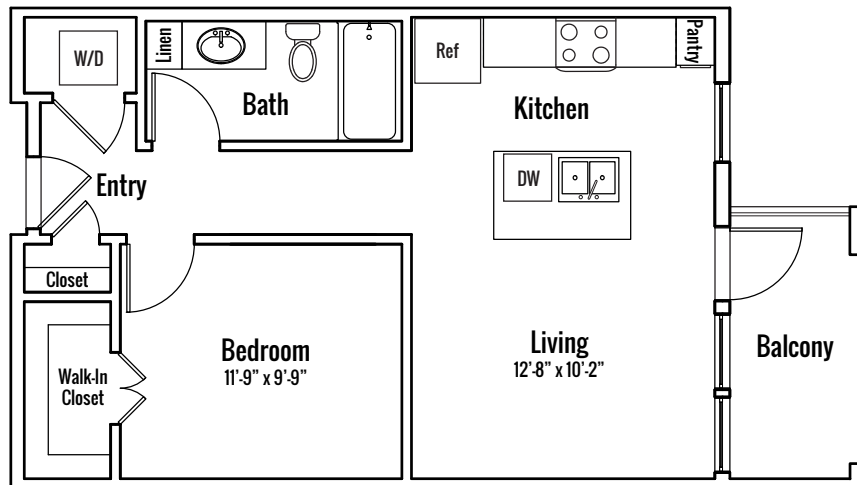

Barton

- 1 Bedroom
- 1 Bathroom
- 596 square feet

S1

1414 SHORE DISTRICT DRIVE, AUSTIN, TEXAS 78741

512.448.3000

southshoredistrict.com