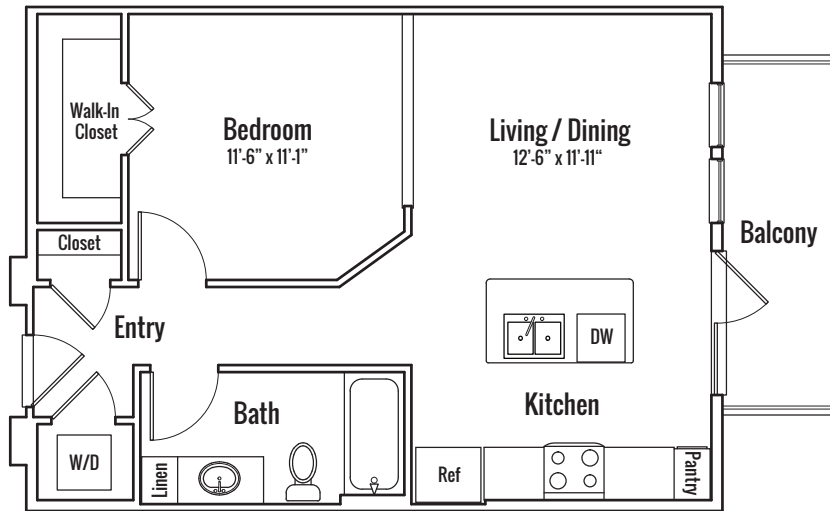

Austin

- 1 Bedroom
- 1 Bathroom
- 609 square feet

A1.1

1333 SHORE DISTRICT DRIVE, AUSTIN, TEXAS 78741

512.448.3000

southshoredistrict.com